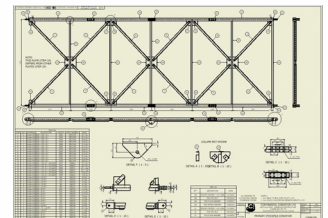

RIGHT PEOPLE

We have assembled, and have access to, highly experienced and qualified experts so we can supply a flexible, competitive, dynamic and quality service. We listen, understand and react rapidly to client requirements in order to deliver innovative engineering solutions.