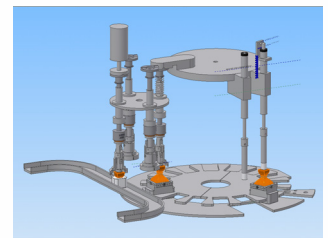

EXPERIENCE & COMPETENCE

Since our foundation we have grown both in resources and reputation. We have provided extensive engineering consultancy services to a large number of UK and overseas clients involved in traditional industries such as offshore oil & gas, marine, petrochemical, nuclear engineering and manufacturing sectors as well as emerging markets such as renewable energy.